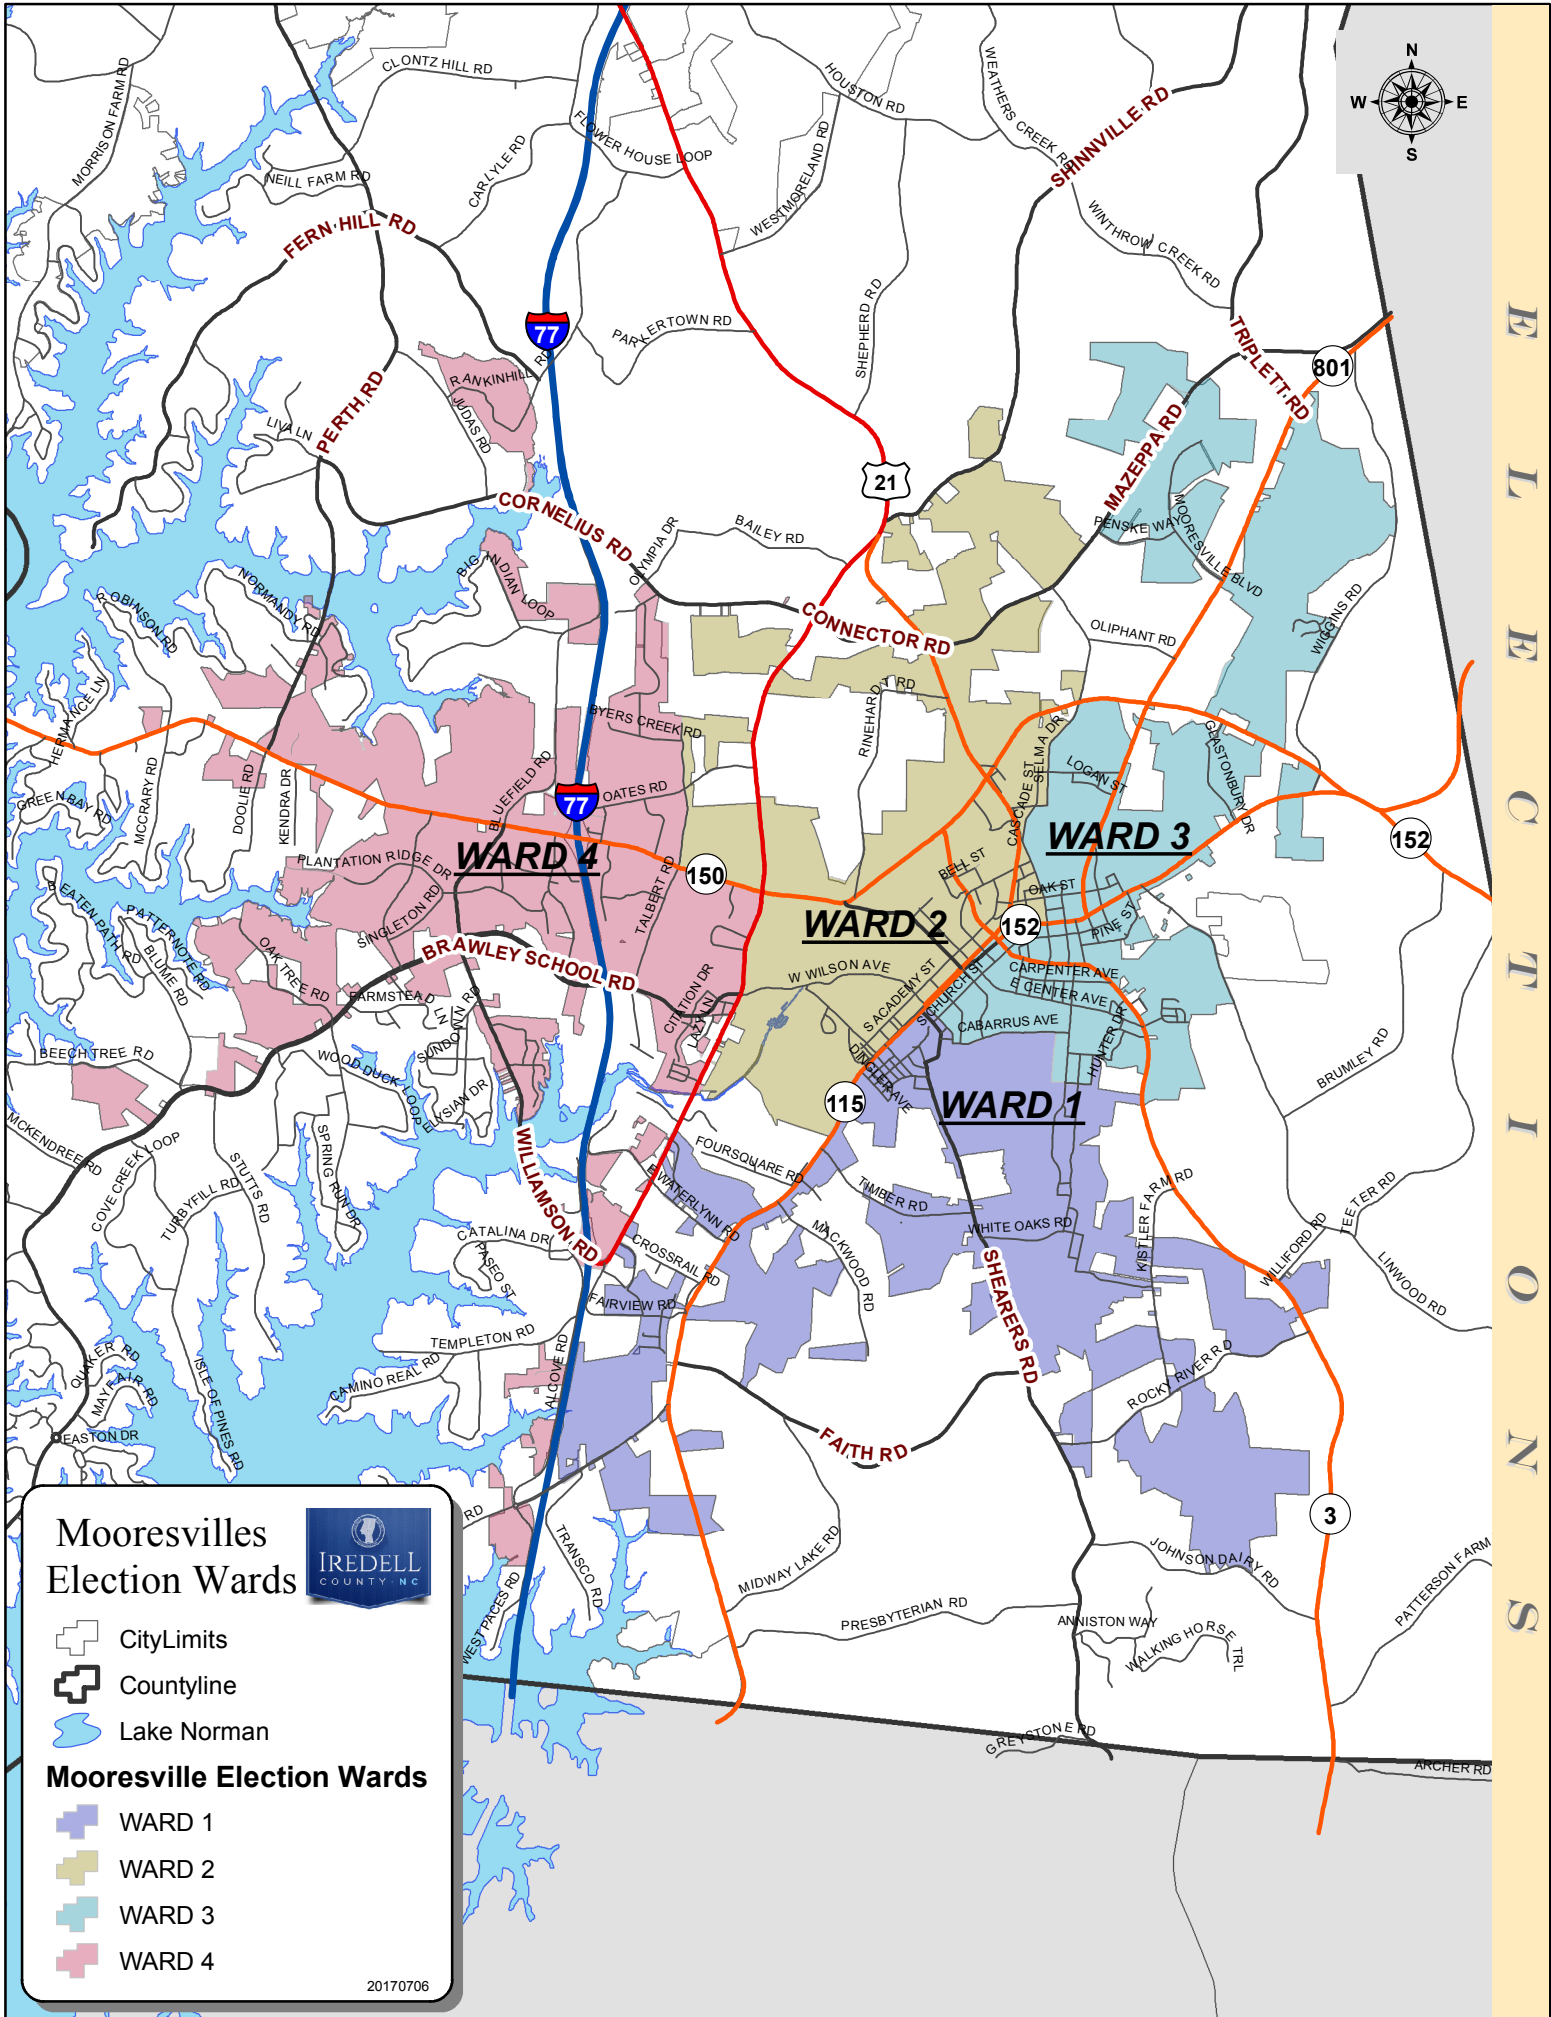

ELECTIONS

Mooresville Election Wards

- City Limits
- Countyline
- Lake Norman

Mooresville Election Wards

- WARD 1
- WARD 2
- WARD 3
- WARD 4

20170706