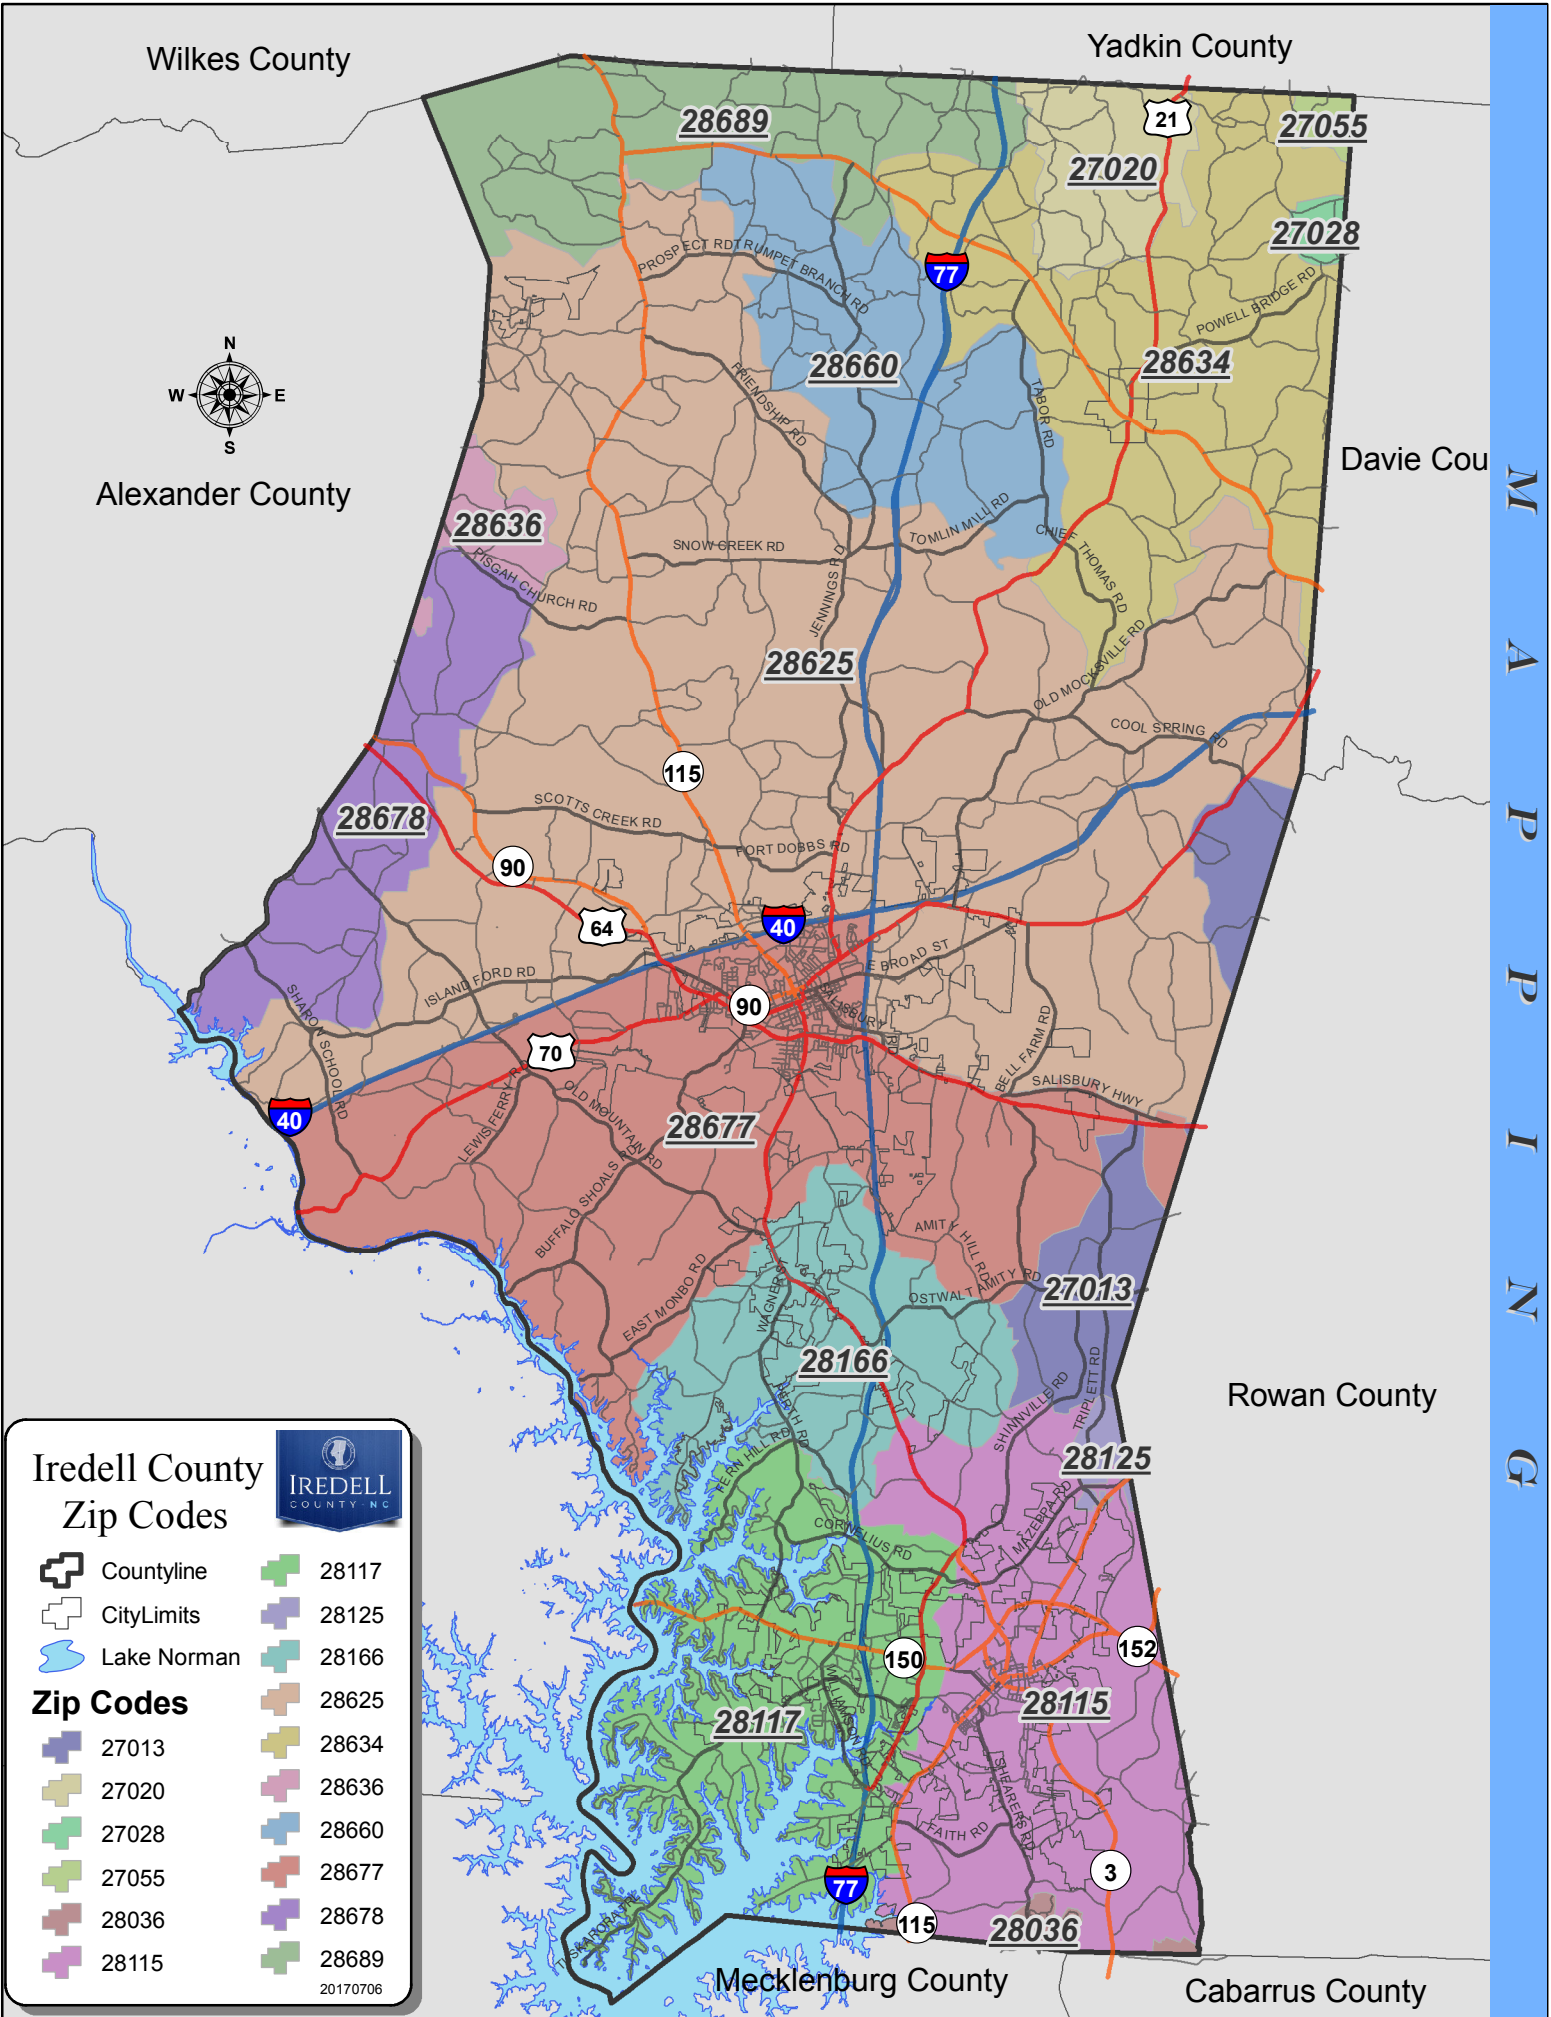

Wilkes County

Yadkin County

Alexander County

Davie Cou

M  
A  
P  
P  
I  
N  
G

### Iredell County Zip Codes

-  Countyline
-  CityLimits
-  Lake Norman
- Zip Codes**
-  27013
-  27020
-  27028
-  27055
-  28036
-  28115
-  28117
-  28125
-  28166
-  28625
-  28634
-  28636
-  28660
-  28677
-  28678
-  28689

20170706

Mecklenburg County

Cabarrus County

Rowan County

28678

28636

28689

28660