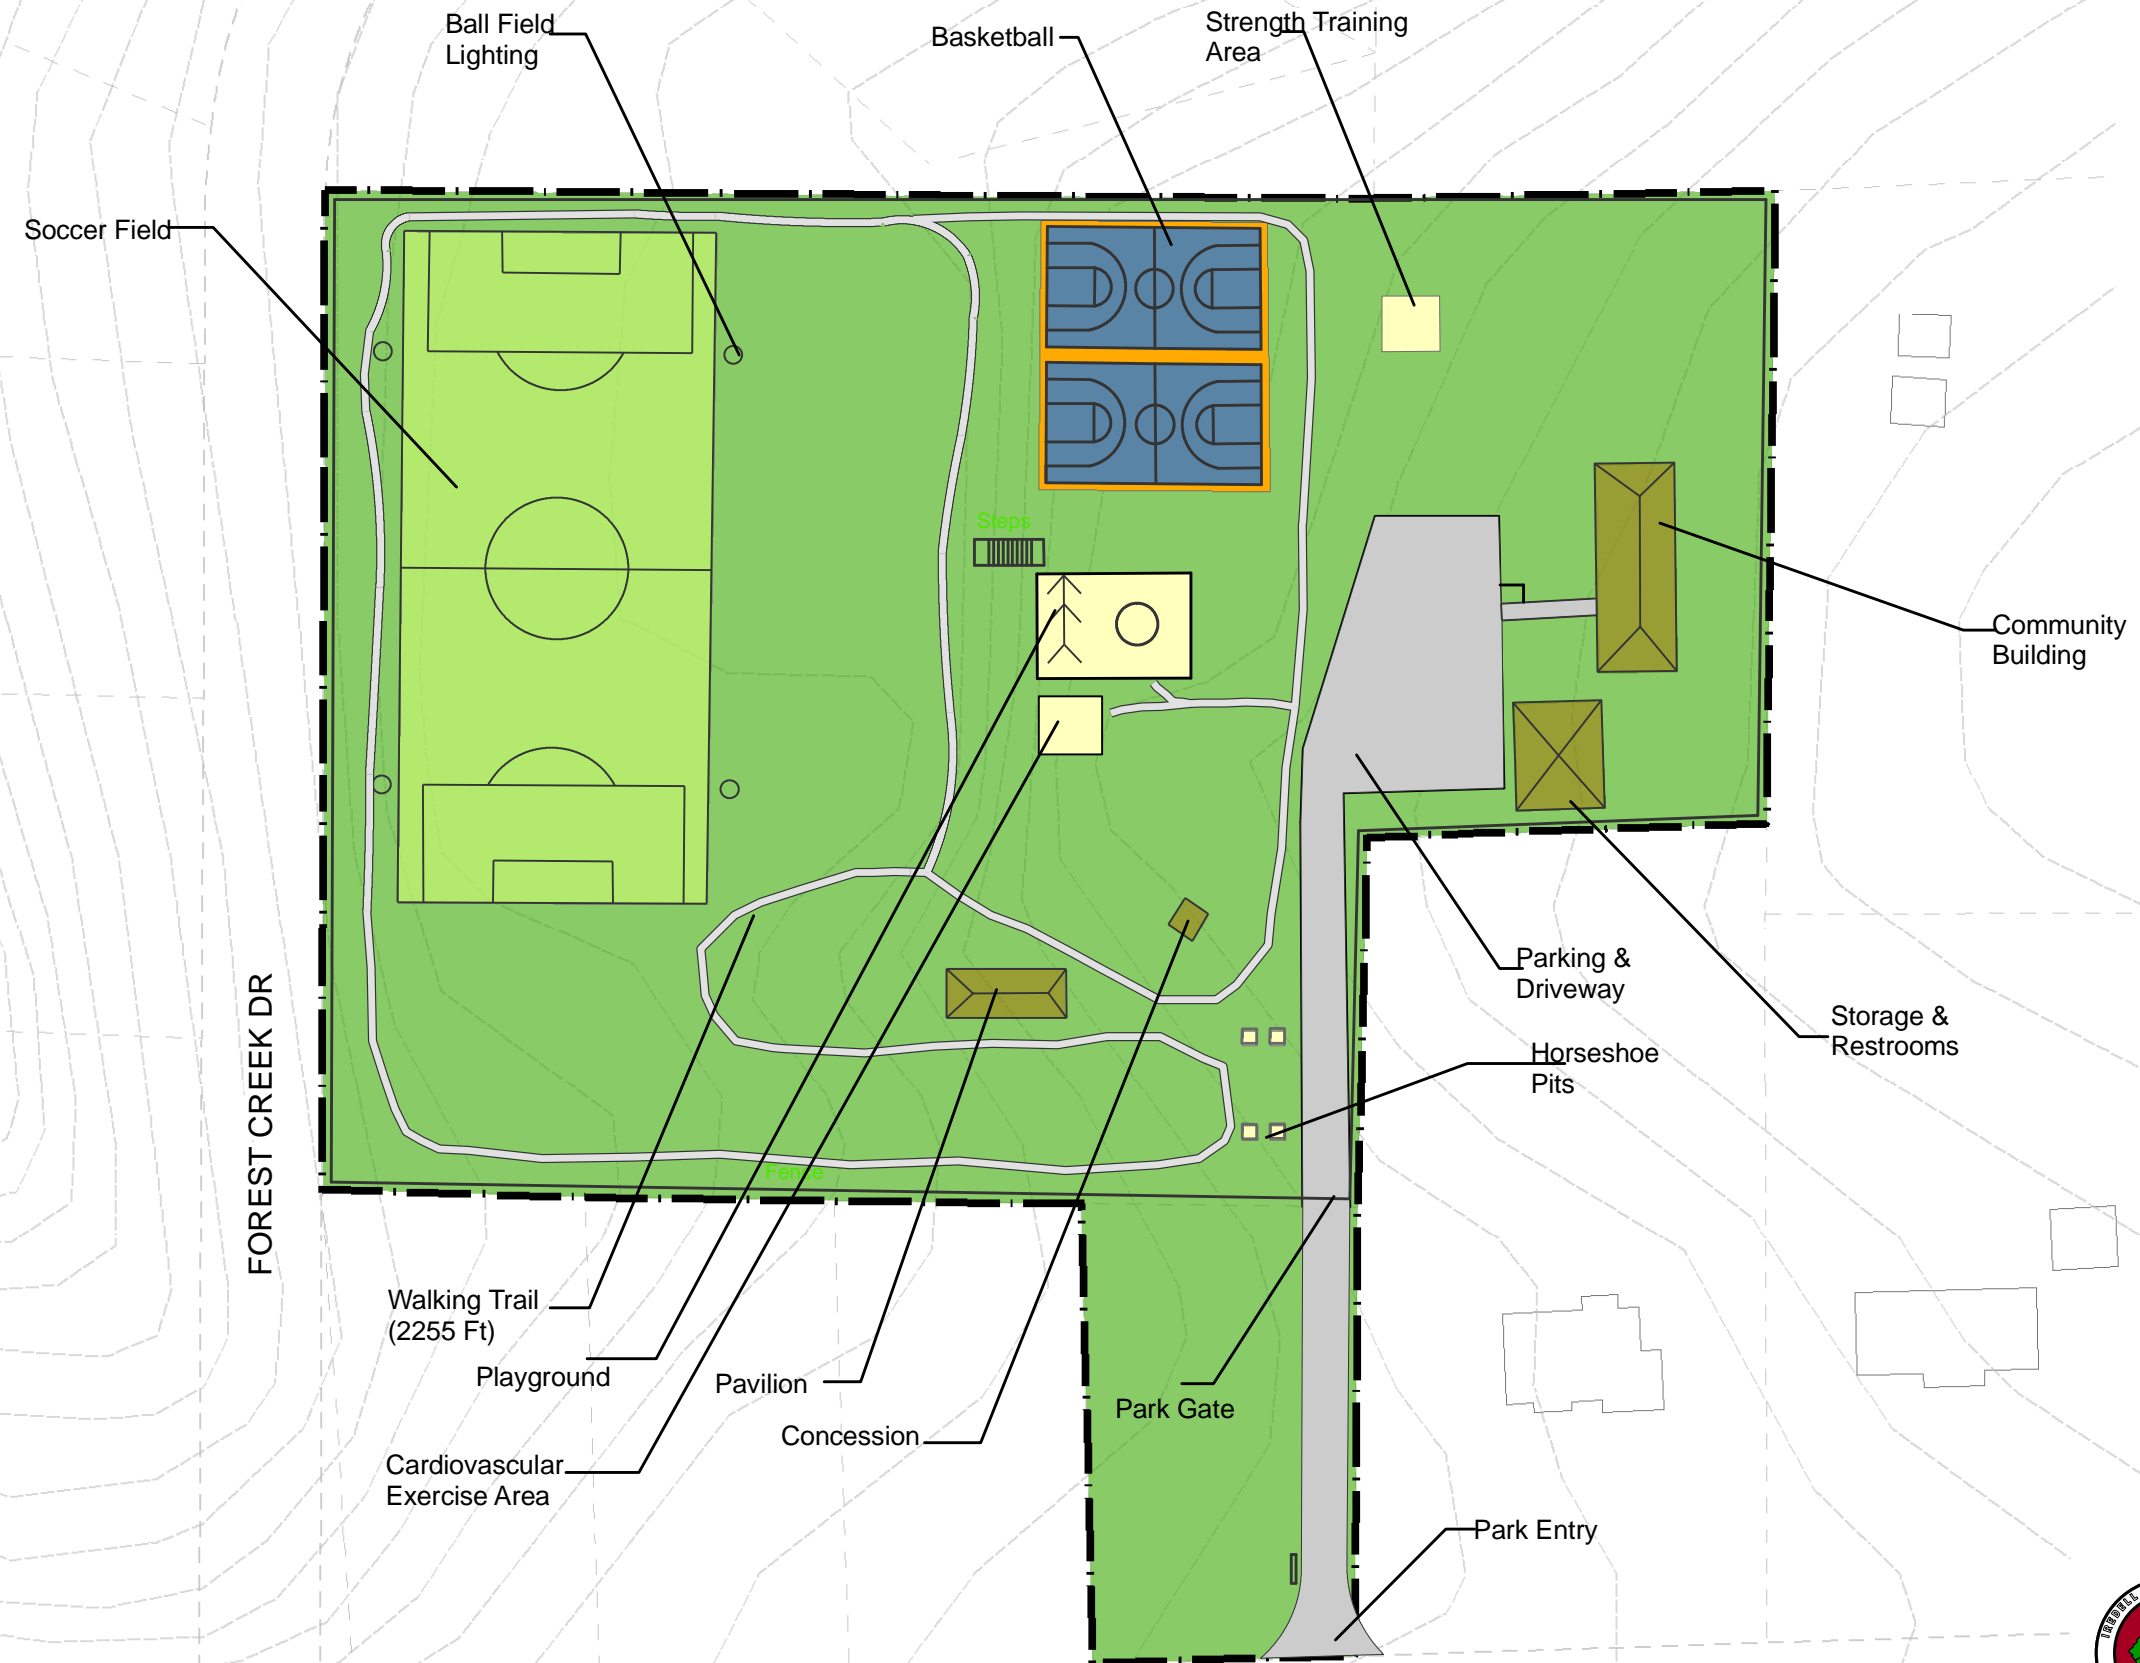

Iredell County
Parks & Recreation
Scotts Rosenwald Park

November 19, 2009

Master Plan

FOREST CREEK DR

Iredell County Parks & Recreation
Scotts Rosenwald Park
 PARTF Site Plan
 20090929 Robert Woody
 1 inch = 75 feet

Legend

- Future Facilities
- Park Boundary
- Easement
- PARTF Request
- PARTF Trail
- Existing Facilities
- PARTF Lot

Notes:
 All surrounding properties are R-20 (residential)

FOREST CREEK DR

SCOTTS CREEK RD